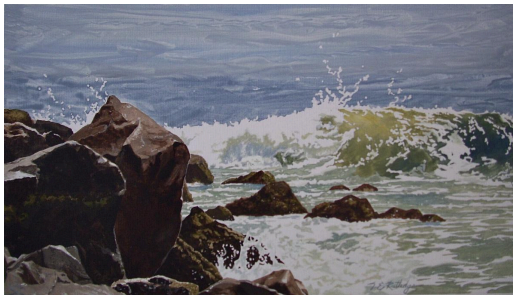

PINE SHORES

ART ASSOCIATION

94 Stafford Avenue
Manahawkin, NJ

140 East Main Street
Tuckerton, NJ

Take a look below at classes offered at our Manahawkin (Stafford) and Tuckerton locations in May 2026.

To preview other classes being offered in 2026, click the "search all classes" button.

[Search all Classes](#)

[More Info/Register](#)

May 1, 8, 15, & 29 | 10 am - 2 pm |
Manahawkin (Stafford)
No class 5/22

Painting Seascapes and Lighthouse in
Watercolor and Gouache with Tom
Rutledge
Waitlist only

Tuition: $140 Member/$180 Non-Member